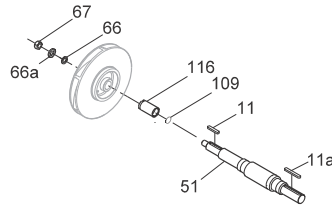

Shaft, stuffing box

TM04 5651 3709

**Content of shaft kit
(stuffing box)**

- 11: 1 x key
- 11a: 1 x key
- 51: 1 x shaft
- 66: 1 x washer
- 66a: 1 x lock washer
- 67: 1 x nut
- 109: 1 x O-ring
- 116: 1 x shaft sleeve