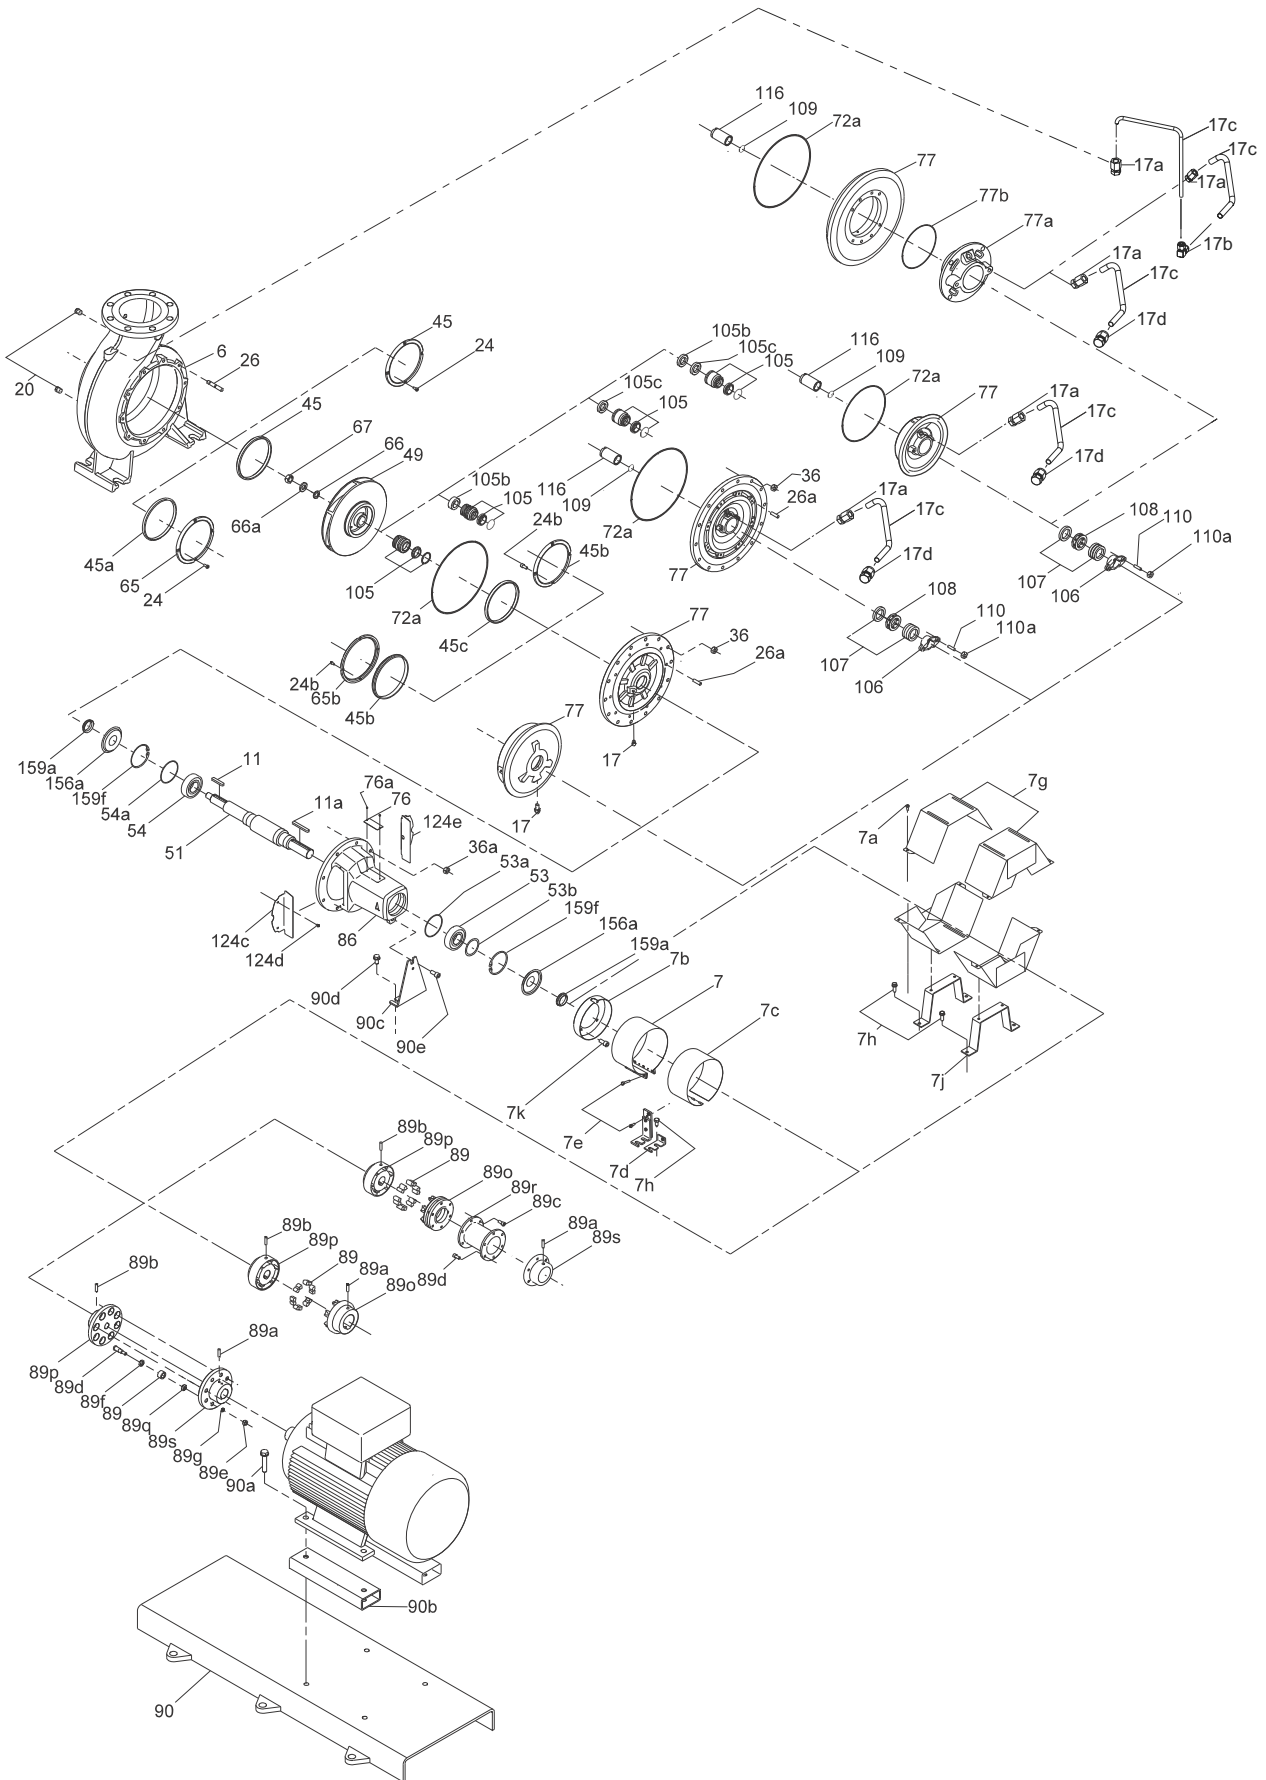

| Pump type | Motor data | | | | Shaft diameter | | Flender standard coupling | | |
|-----------|------------|------------|-------|--------------------|--------------------|-----------|---------------------------|-------------------|--------|
| | Pole | Power [kW] | | Frame size | Make | Pump [mm] | Motor [mm] | Coupling complete | Rubber |
| | | 50 Hz | 60 Hz | | | | | | |
| 150-500 | 4 | 132 | - | 315M | Siemens, MMG-E | 60 | 80 | - | - |
| | 4 | 132 | - | 315S | MMG-G, EFF1 & EFF2 | 60 | 85 | - | - |
| | 4 | 160 | - | 315M | Siemens, MMG-E | 60 | 80 | - | - |
| | 4 | 160 | - | 315M | MMG-G, EFF1 & EFF2 | 60 | 85 | - | - |
| | 4 | 200 | - | 315L | Siemens, MMG-E | 60 | 80 | - | - |
| | 4 | 200 | - | 315M | MMG-G, EFF1 & EFF2 | 60 | 85 | - | - |
| | 6 | 37 | - | 250M | Siemens | 60 | 65 | - | - |
| | 6 | 37 | - | 250S | MMG-G, EFF1 & EFF2 | 60 | 70 | - | - |
| | 6 | 45 | - | 280S | Siemens, MMG-E | 60 | 75 | - | - |
| | 6 | 45 | - | 250M | MMG-G, EFF1 & EFF2 | 60 | 70 | - | - |
| | 6 | 55 | 55 | 280M | Siemens, MMG-E | 60 | 75 | - | - |
| | 6 | 55 | 55 | 280S | MMG-G, EFF1 & EFF2 | 60 | 80 | - | - |
| | 6 | 75 | 75 | 315S | Siemens, MMG-E | 60 | 80 | - | - |
| | 6 | 75 | 75 | 280M | MMG-G, EFF1 & EFF2 | 60 | 80 | - | - |
| | 6 | - | 90 | 315M | Siemens, MMG-E | 60 | 80 | - | - |
| | 6 | - | 90 | 315S | MMG-G, EFF1 & EFF2 | 60 | 85 | - | - |
| | 6 | - | 110 | 315M | Siemens | 60 | 80 | - | - |
| | 6 | - | 110 | 315L | MMG-E | 60 | 80 | - | - |
| | 6 | - | 110 | 315M | MMG-G, EFF1 & EFF2 | 60 | 85 | - | - |
| | 6 | - | 132 | 315L | Siemens, MMG-E | 60 | 80 | - | - |
| 6 | - | 132 | 315M | MMG-G, EFF1 & EFF2 | 60 | 85 | - | - | |