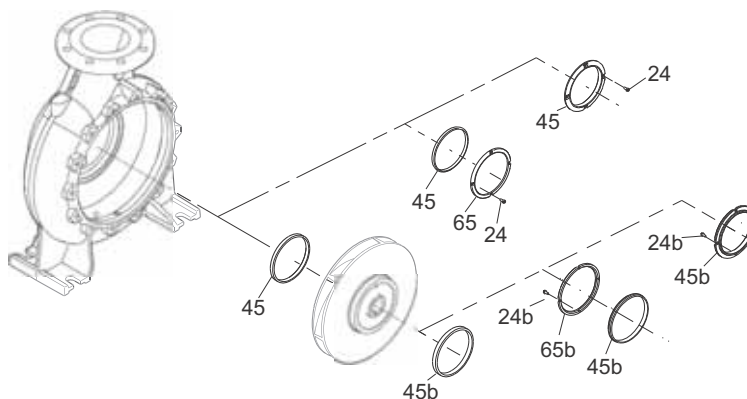

Wear ring

TM04 4731 1909

Material code:
A, B, C, D, E, F, G, H, S, T

Pos. 45	Pos. 45b
45: 1 x wear ring	45b: 1 x wear ring

Material code:
J, N, P, R, W

Pos. 45	Pos. 45b
45: 1 x wear ring	45b: 1 x wear ring
65: 1 x wear ring retainer	65b: 1 x wear ring retainer
24: 4 x screw	24b: 4 x screw

Material code:
I, K, L, M, U

Pos. 45	Pos. 45b
45: 1 x wear ring	45b: 1 x wear ring
24: 4 x screw	24b: 4 x screw

Material code A, B, C, D, E, F, G, H, S, T (pump housing material cast iron)

The material code can be found in the type designation on the nameplate.

NK 32 -125 .1 /142 A1 -F **(A)** BAQE

Pump type	Wear ring inner diameter [mm]		Wear ring material			
			Bronze/brass		GG	
	Pos. 45	Pos. 45b	Pos. 45	Pos. 45b	Pos. 45	Pos. 45b
32-	125.1		96810099	-	-	-
	160.1		96810098	-	-	-
	200.1		96810098	-	-	-
40-	125		96810099	-	-	-
	160		96810099	96810102	-	-
	200		96810099	96810102	-	-
50-	250		96810099	96810103	-	-
	125		96810100	96810102	-	-
	160		96810100	96810102	-	-
65-	200		96810100	96810102	-	-
	250		96810100	96810103	-	-
	315		96810103	96797628	-	-
80-	125		96810102	96797628	-	-
	160		96810102	96810102	-	-
	200		96810102	96810102	-	-
80-	250		96810103	96810102	-	-
	160		96810103	96810104	-	-
	200		96810104	96810104	-	-
80-	250		96810104	96797628	-	-
	315		96810104	96797628	-	-
	400		96810106	96810104	-	-
80-	200		96810106	96797628	-	-
	250		96810106	96797628	-	-
	315		96810106	96797628	-	-
80-	400		96797628	96810109	-	-

Pump type	Wear ring inner diameter [mm]		Wear ring material			
			Bronze/brass		GG	
	Pos. 45	Pos. 45b	Pos. 45	Pos. 45b	Pos. 45	Pos. 45b
100-	160		96810107	96810104	-	-
	200	174 154	96810108	96797628	-	-
	200	154 154	96797628	96797628	-	-
125-	250		96797628	96797628	-	-
	315		96797628	96797628	-	-
	400		96810109	96810109	-	-
150-	200		96810108	96797628	-	-
	250		96810109	96810109	-	-
	315		96810109	96797628	-	-
200-	400		96810109	96810109	-	-
	500		96810109	96810112	-	-
	200		96810110	96810109	-	-
250-	250	210 185	96810111	96810109	-	-
	250	185 185	96810109	96810109	-	-
	315.1		96810111	96810112	-	-
250-	315.2		96810111	96810112	-	-
	315		96810111	96810112	-	-
	400		96810112	96810112	-	-
250-	500		96810112	96810112	-	-
	400		96939611	96939611	96939606	96939609
	450		96939612	96939612	96939607	96939607
250-	350		96939613	96939615	96939608	96939607
	400		96939615	96939615	96939607	96939607
	450		96939614	96939614	96939607	96939607
250-	500		96939615	96939615	96939610	96939610

Note: Oversize pumps use the same wear ring as standard pumps.