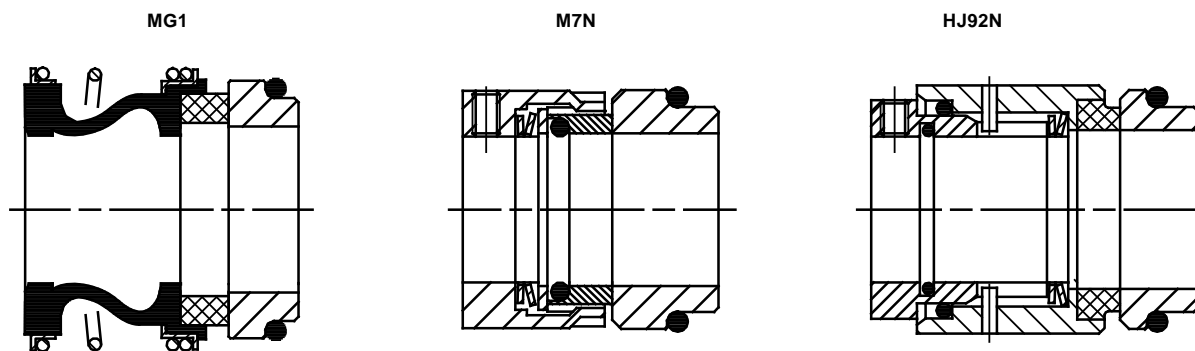

57. NK

Model A

50/60 Hz

(for product numbers Kx xx xx xx)

Mechanical shaft seals, pos. 4200 and 4201

Nominal diameter [mm]			Variant code/kit No						
Shaft		Sleeve	type/material						
d5	d3	d7	AQAV	AQQV	AQQE	DQQE	DQQV	GQQE	GQQV
24	28		96433665	96433669	96433673	96433681	96433685	96433689	96433693
32	38		96433666	96433670	96433674	96433682	96433686	96591636	96433694
42	48		96433667	96433671	96433675	96433683	96433687	96433691	96433695
55*		65	96433668	96433672	96433676	96433684	96433688	96433692	96433696
Burgmann specification									
• Type			M7N/DW-00	M7N/DW-00	M7N/DW-00	HJ92N/DW	HJ92N/DW	MG1/DW-G6	MG1/DW-G6
Material			QAVGG	QQVGG	QQEGG	QQEGG	QQVGG	QQEGG	QQVGG

Nominal diameter [mm]			Variant code/kit No					
Shaft		Sleeve	type/material					
d5	d3	d7	BAQE	DAQF	BQQE	BQQV	BAQV	AQAE
24	28		96029201	96505023	96549071	96549064	96549065	96587315
32	38		96591630	96505022	96549072	96549066	96549067	96587316
42	48		96591237	96504926	96587317	96549069	96587314	96549070
55*		65	96591633	96504927	96422160	96029558	96029562	96029572
Burgmann specification								
• Type			MG1/DW-G6	HJ92N/DW	MG1/DW-G6	MG1/DW-G6	MG1/DW-G6	M7N/DV-00
Material			AQ1EGG	AQIM2GG		Q1Q1VGG	AQ1VGG	

- MG, a rubber bellows seal.
- M7N, an O-ring seal.
- HJ92N, a balanced O-ring seal on a smooth shaft.
- Sleeves are used for this shaft size.

Drawings of shaft seal types

TM01 9228 1500