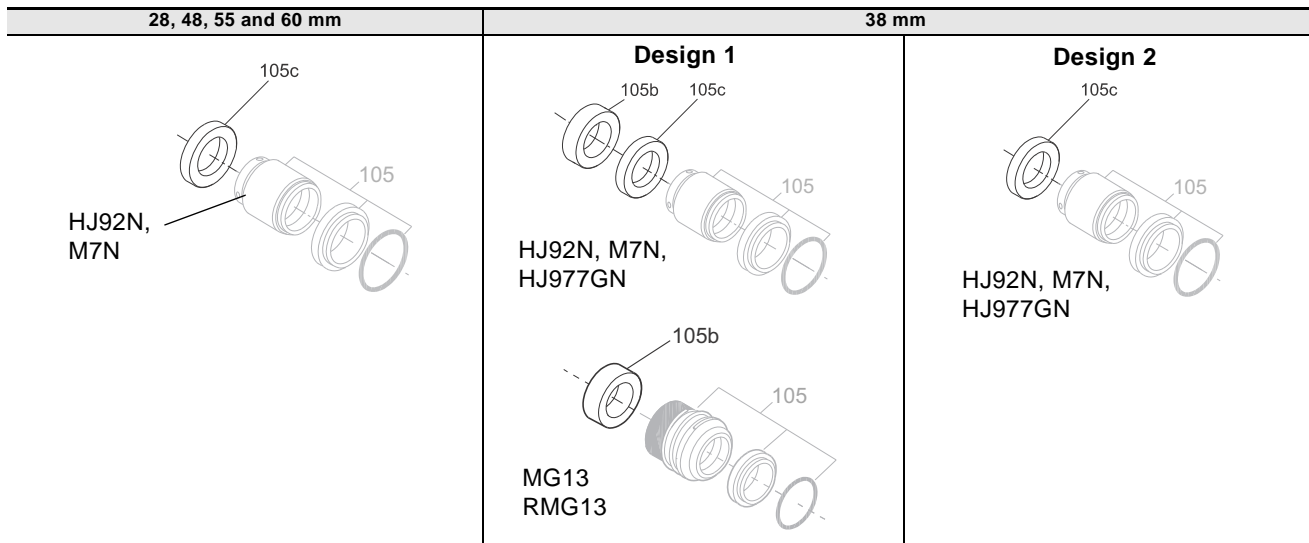

Content, see page 754.

* Oversize pump.

**Spacer ring for shaft seal
(pos. 105b and 105c)**

Spacer ring

| Pos. | Shaft seal diameter [mm] | Description | Length [mm] | Material code | |
|---------------|--------------------------|-------------|-------------|---------------------------------------|---------------------|
| | | | | A, B, C, D, E, F, G, H, K, M, N, P, S | I, J, L, R, T, U, W |
| 105b | 38 | Spacer ring | 15.5 | 96591277 | 96938601 |
| | 28 | | 7.5 | 96938597 | 96938598 |
| | 38 | | 10 | 96938599 | 96938600 |
| 105c | 48 | | 15 | 96938602 | 96938603 |
| | 55 | | 22.5 | 96938604 | 96938605 |
| | 60 | | 17.5 | 96938606 | 96938607 |
| 105b and 105c | 38 | | 15.5 | 96930797 | 96930799 |
| | | 10 | | | |