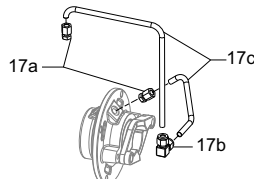

Stuffing box, shaft guard and pipe

Shaft guard

Kit, shaft guard

- 124c: 1 x shaft guard, left
- 124d: 4 x pan head screw
- 124e: 1 x shaft guard, right

Pipe SNE

Kit, pipe SNE

- 17a: 2 x male connector, R1/8" - 8 mm
- 17b: 1 x union elbow, 8 mm - 8 mm
- 17c: 2 x pipe