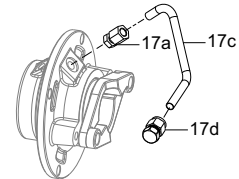

Pipe SNF

Kit, pipe SNF

- 17a: 1 x male connector, R1/8" - 8 mm
- 17c: 1 x pipe
- 17d: 1 x compression fitting, cap, 8 mm