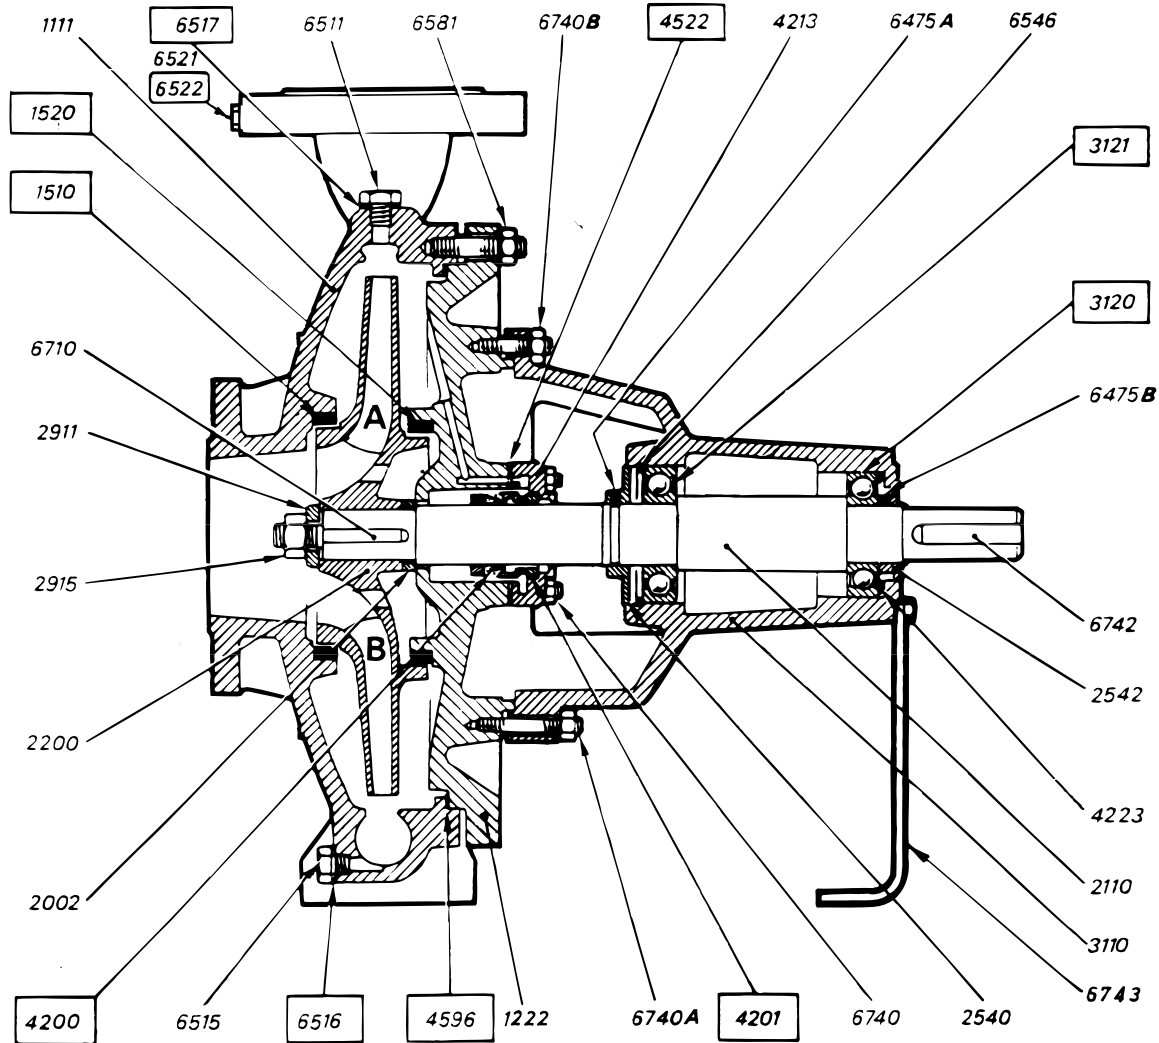

Stuffing box, pos. 4130 (gland packing with shaft sleeve)

Nominal diameter [mm]		Type/kit No				Ring diameter [mm]
Shaft	Sleeve	SNE	SNO	SNF	SKO	
d5	d7					
24	35	96029222	96029223	96029224	96029225	8 x 8
32	45	96029226	96029227	96029228	96029229	10 x 10
42	55	96029230	96029231	96029232	96029233	10 x 10
55	65	96029234	96029235	96029236	96029237	12 x 12
Number of rings		4	5	4	4	
Specification		Buraflon 5846/16 bar: -30 to +120 °C			Thermoflons 6230S/16 bar: -30 to +160 °C	

TM00 9796 0497

:Recommended spare part

Pos.	Description	Pos.	Description	Pos.	Description
1111	Pump casing	3120	Ball bearing	6516	Gasket
1222	Seal box	3121	Ball bearing	6517	Gasket
1510	Neck ring	4200	Rotating seal ring	6521	Pressure tapping plug
1520	Neck ring	4201	Stationary seat	6522	Gasket
2002	Spacing pipe	4213	Cover for seal	6546	Retaining ring
2110	Shaft	4223	Elastic washer	6581	Stud + nut
2200	Impeller	4522	Gasket for cover	6710	Impeller key
2540	Thrower	4596	Gasket for pump	6740	Stud + nut
2542	Thrower	6475A	Thrower screw	6740A	Stud + nut
2911	Impeller washer	6475B	Thrower screw	6740B	Stud + nut
2915	Lock nut	6511	Priming plug	6742	Coupling key
3110	Bearing housing	6515	Drain plug	6743	Foot