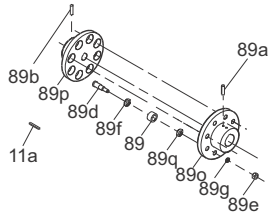

Coupling

TM04 4767 1909