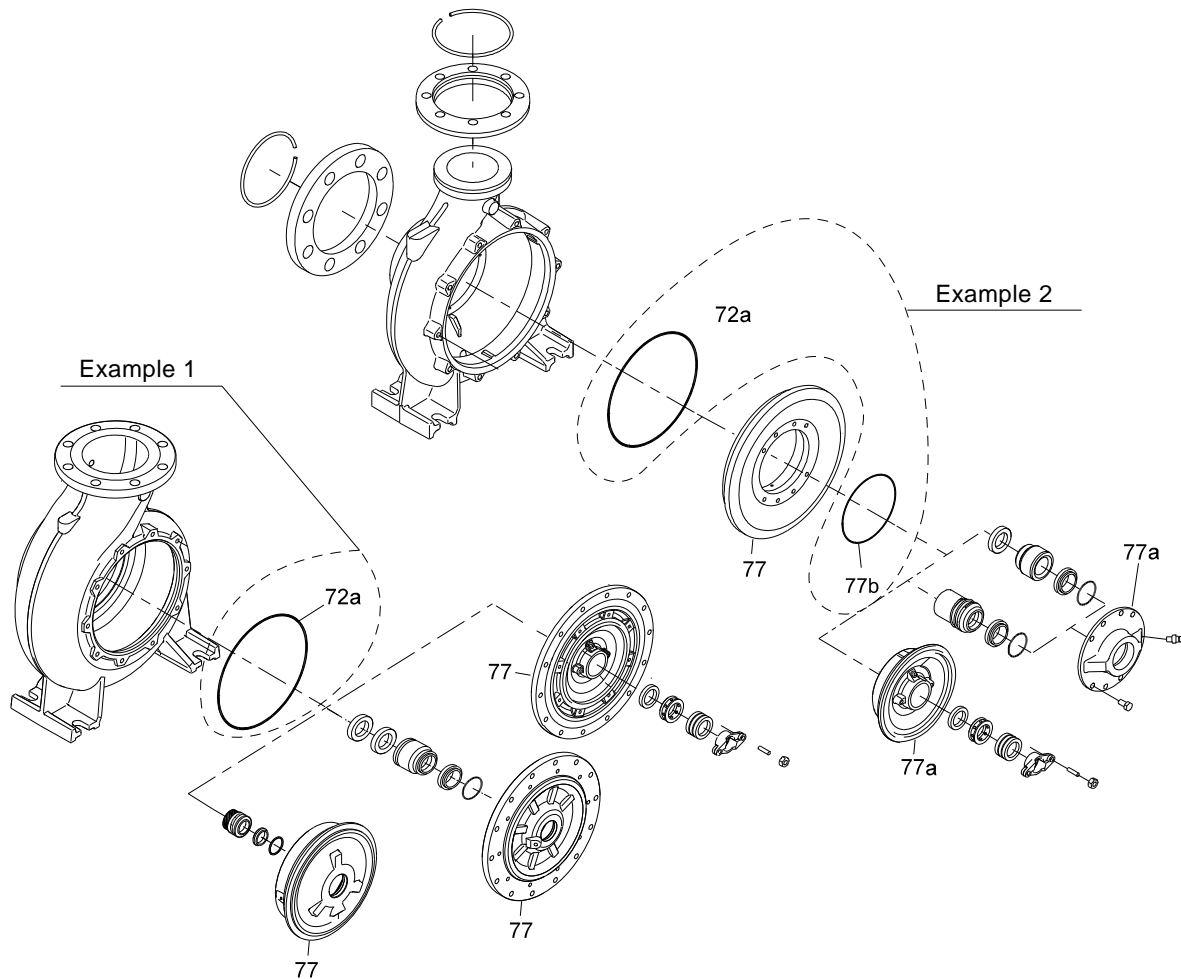

O-ring

Shaft seal arrangement, single seal "S" and stuffing box "B"

NK 32-125.1 A1 F 2 N V(S)BAQV

NK 32-125.1 A1 F 2 N V(B)SNEA

TM04 6803 0815

Content		
	Pos.	
Kit 1	72a	1 x O-ring
Kit 2	77b	1 x O-ring

The O-ring materials can be found in the type designation on the nameplate.

Code	Material
E	EPDM
M	FEPS
K	FFKM
V	FKM
F	FXM
X	HNBR

Example 1 - pump with cover, pos. 77 only

NK 32-125.1 A1 F 2 N(V)SBAQV

Code V describes a pump with O-ring kit 1 containing an FKM O-ring (V).

Example 2 - pump with cover, pos. 77 and 77a

NK 32-125.1 A1 F 2 N(V)SBAQV

Code V describes a pump with cover 77 and 77a with O-ring kit 1 + 2 containing FKM O-rings (V).