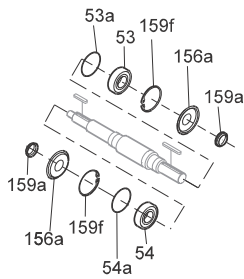

Bearings

TM04 4783 1110

Content of bearing kit

- 53/54: 2 x bearing
- 53a/54a: 2 x O-ring
- 156a: 2 x bearing cover
- 159f: 2 x retaining ring
- 159a: 2 x V-ring