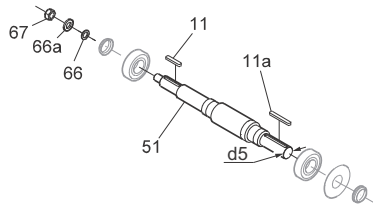

* Oversize pump.

Shaft, bearings, spacer ring and V-ring

Shaft, standard

TM04 4763 2309

**Content of shaft kit
(mechanical shaft seal)**

- 11: 1 x key
- 11a: 1 x key
- 51: 1 x shaft
- 66: 1 x washer
- 66a: 1 x lock washer
- 67: 1 x nut